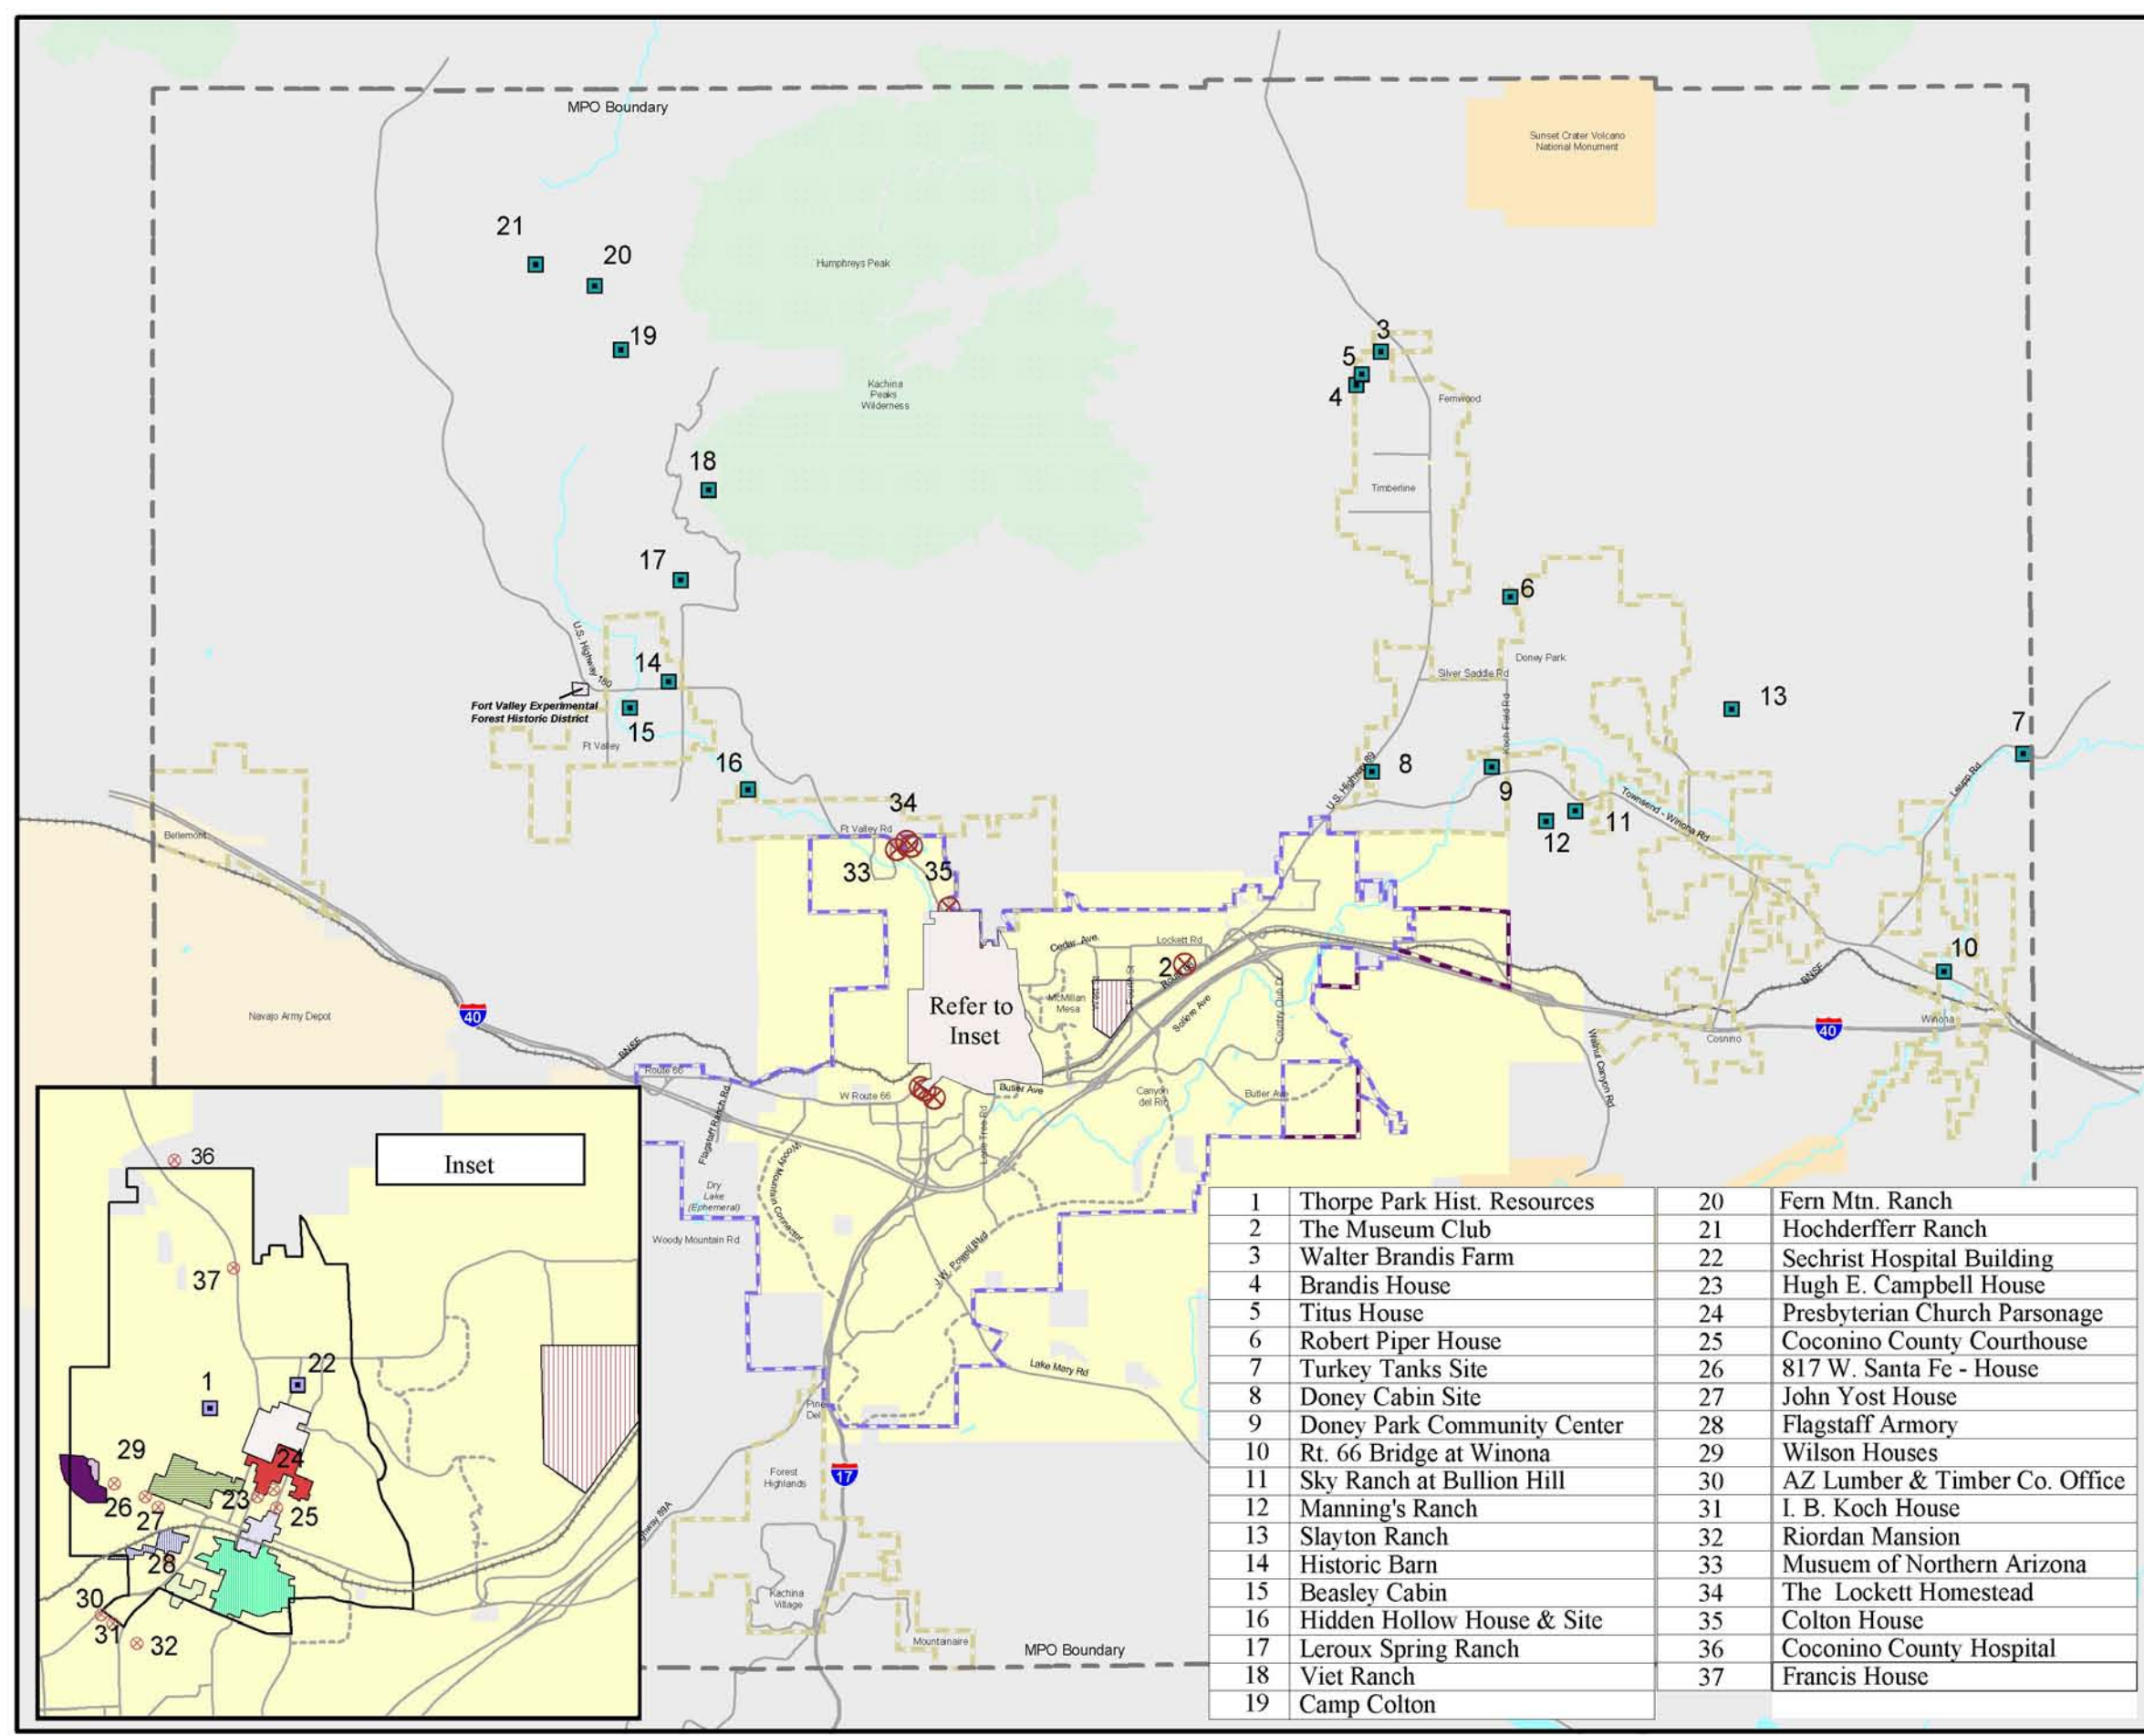

Map 21: Historic Properties & Districts

-  Listed On The National Register of Historic Places
-  Flagstaff Heritage Resources (Potentially Eligible for National Register Listing)
-  Multiple Resource Area Boundary (See Inset Map)
-  Ft. Valley Experimental Forest Historic District
-  Lowell Observatory National Historic Landmark
-  Potential Expansion of Lowell Observatory National Historic Landmark
-  North End Historic Residential District
-  Potential Expansion of North End Historic Residential District
-  Potential Sunnyside Historic District
-  Railroad Addition Historic Addition
-  Pending Flagstaff South Side Historic District
-  Flagstaff Townsite Historic Residential District
-  Northern Arizona Normal School (NAU) Historic District
-  Pending Old Town Historic District
-  City of Flagstaff
-  Urban Growth Boundary (UGB) Stage 1
-  UGB Stage 2
-  Rural Growth Boundary
-  Major Ephemeral River / Stream
-  Railroad
-  Existing Major Road
-  Proposed Major Road

Sources: City of Flagstaff Planning Division
Coconino County Community Development Department
Arizona Historical Society

1	Thorpe Park Hist. Resources	20	Fern Mtn. Ranch
2	The Museum Club	21	Hochderfferr Ranch
3	Walter Brandis Farm	22	Sechrist Hospital Building
4	Brandis House	23	Hugh E. Campbell House
5	Titus House	24	Presbyterian Church Parsonage
6	Robert Piper House	25	Coconino County Courthouse
7	Turkey Tanks Site	26	817 W. Santa Fe - House
8	Doney Cabin Site	27	John Yost House
9	Doney Park Community Center	28	Flagstaff Armory
10	Rt. 66 Bridge at Winona	29	Wilson Houses
11	Sky Ranch at Bullion Hill	30	AZ Lumber & Timber Co. Office
12	Manning's Ranch	31	I. B. Koch House
13	Slayton Ranch	32	Riordan Mansion
14	Historic Barn	33	Museum of Northern Arizona
15	Beasley Cabin	34	The Lockett Homestead
16	Hidden Hollow House & Site	35	Colton House
17	Leroux Spring Ranch	36	Coconino County Hospital
18	Viet Ranch	37	Francis House
19	Camp Colton		