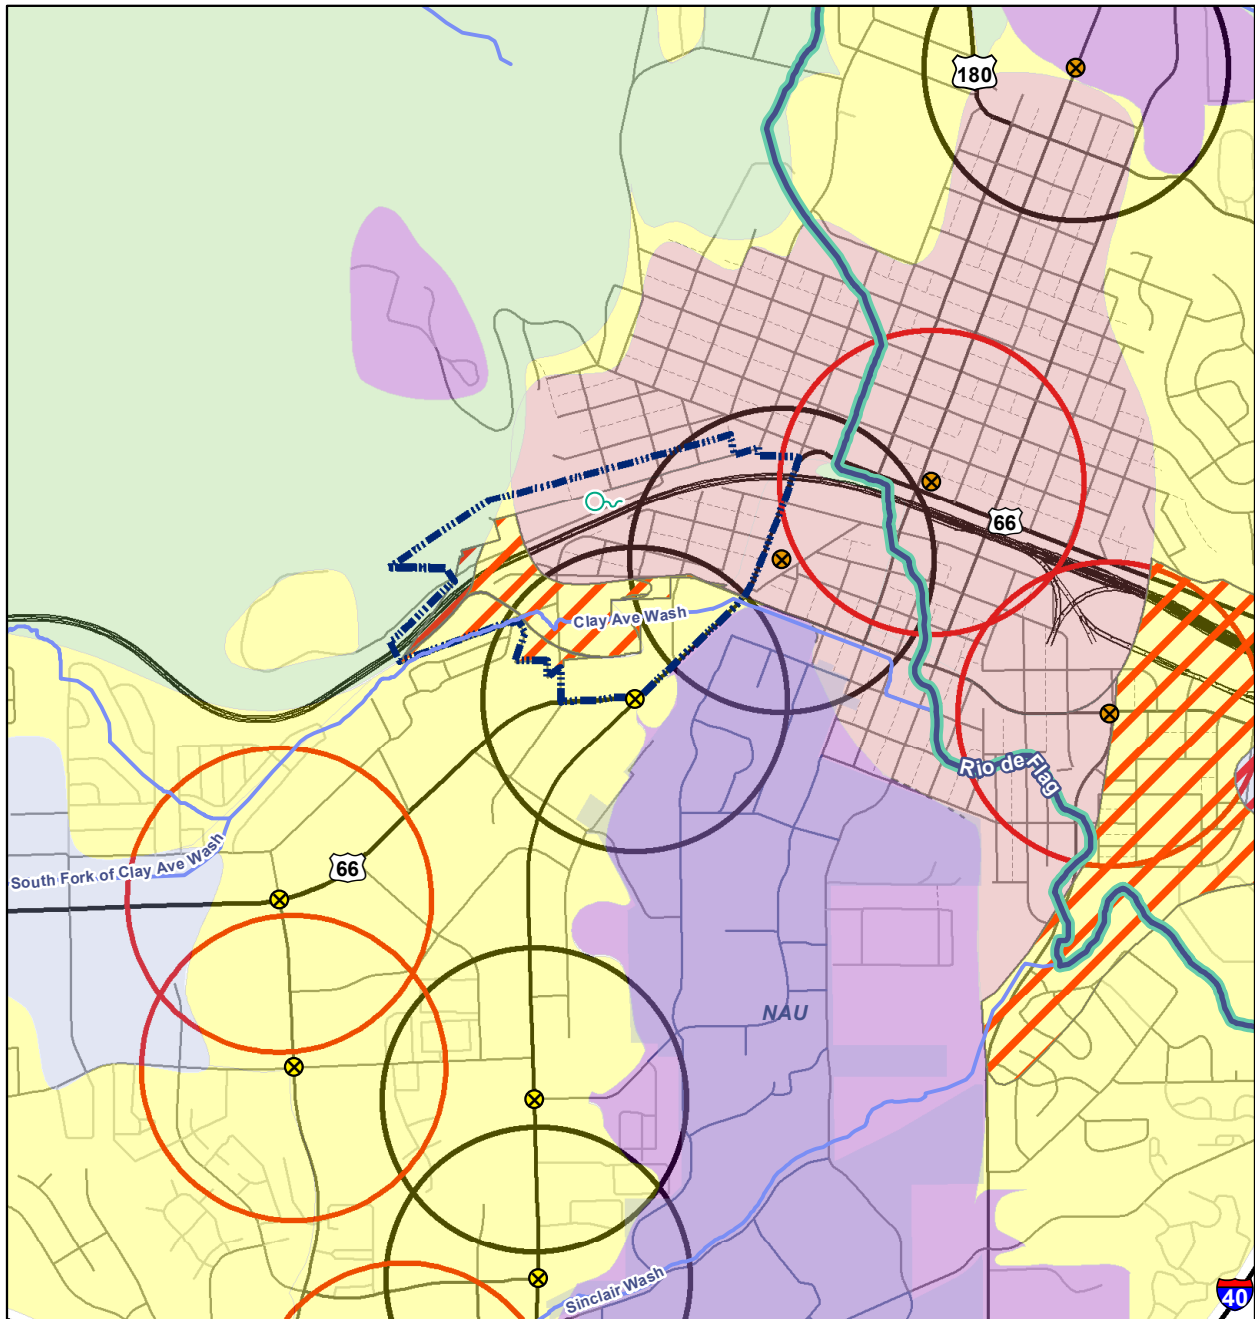

Land Use in and around La Plaza Vieja

Legend

Activity Center Nodes Type

- Suburban Node
- Urban Node
- Springs
- La Plaza Vieja Neighborhood Boundary

Activity Center Type

- Neighborhood
- Regional

Existing Area type

- Employment Area
- Open Space
- Rural
- Special District
- Suburban
- Urban

Future Area Type

- Employment
- Rural
- Suburban
- Urban