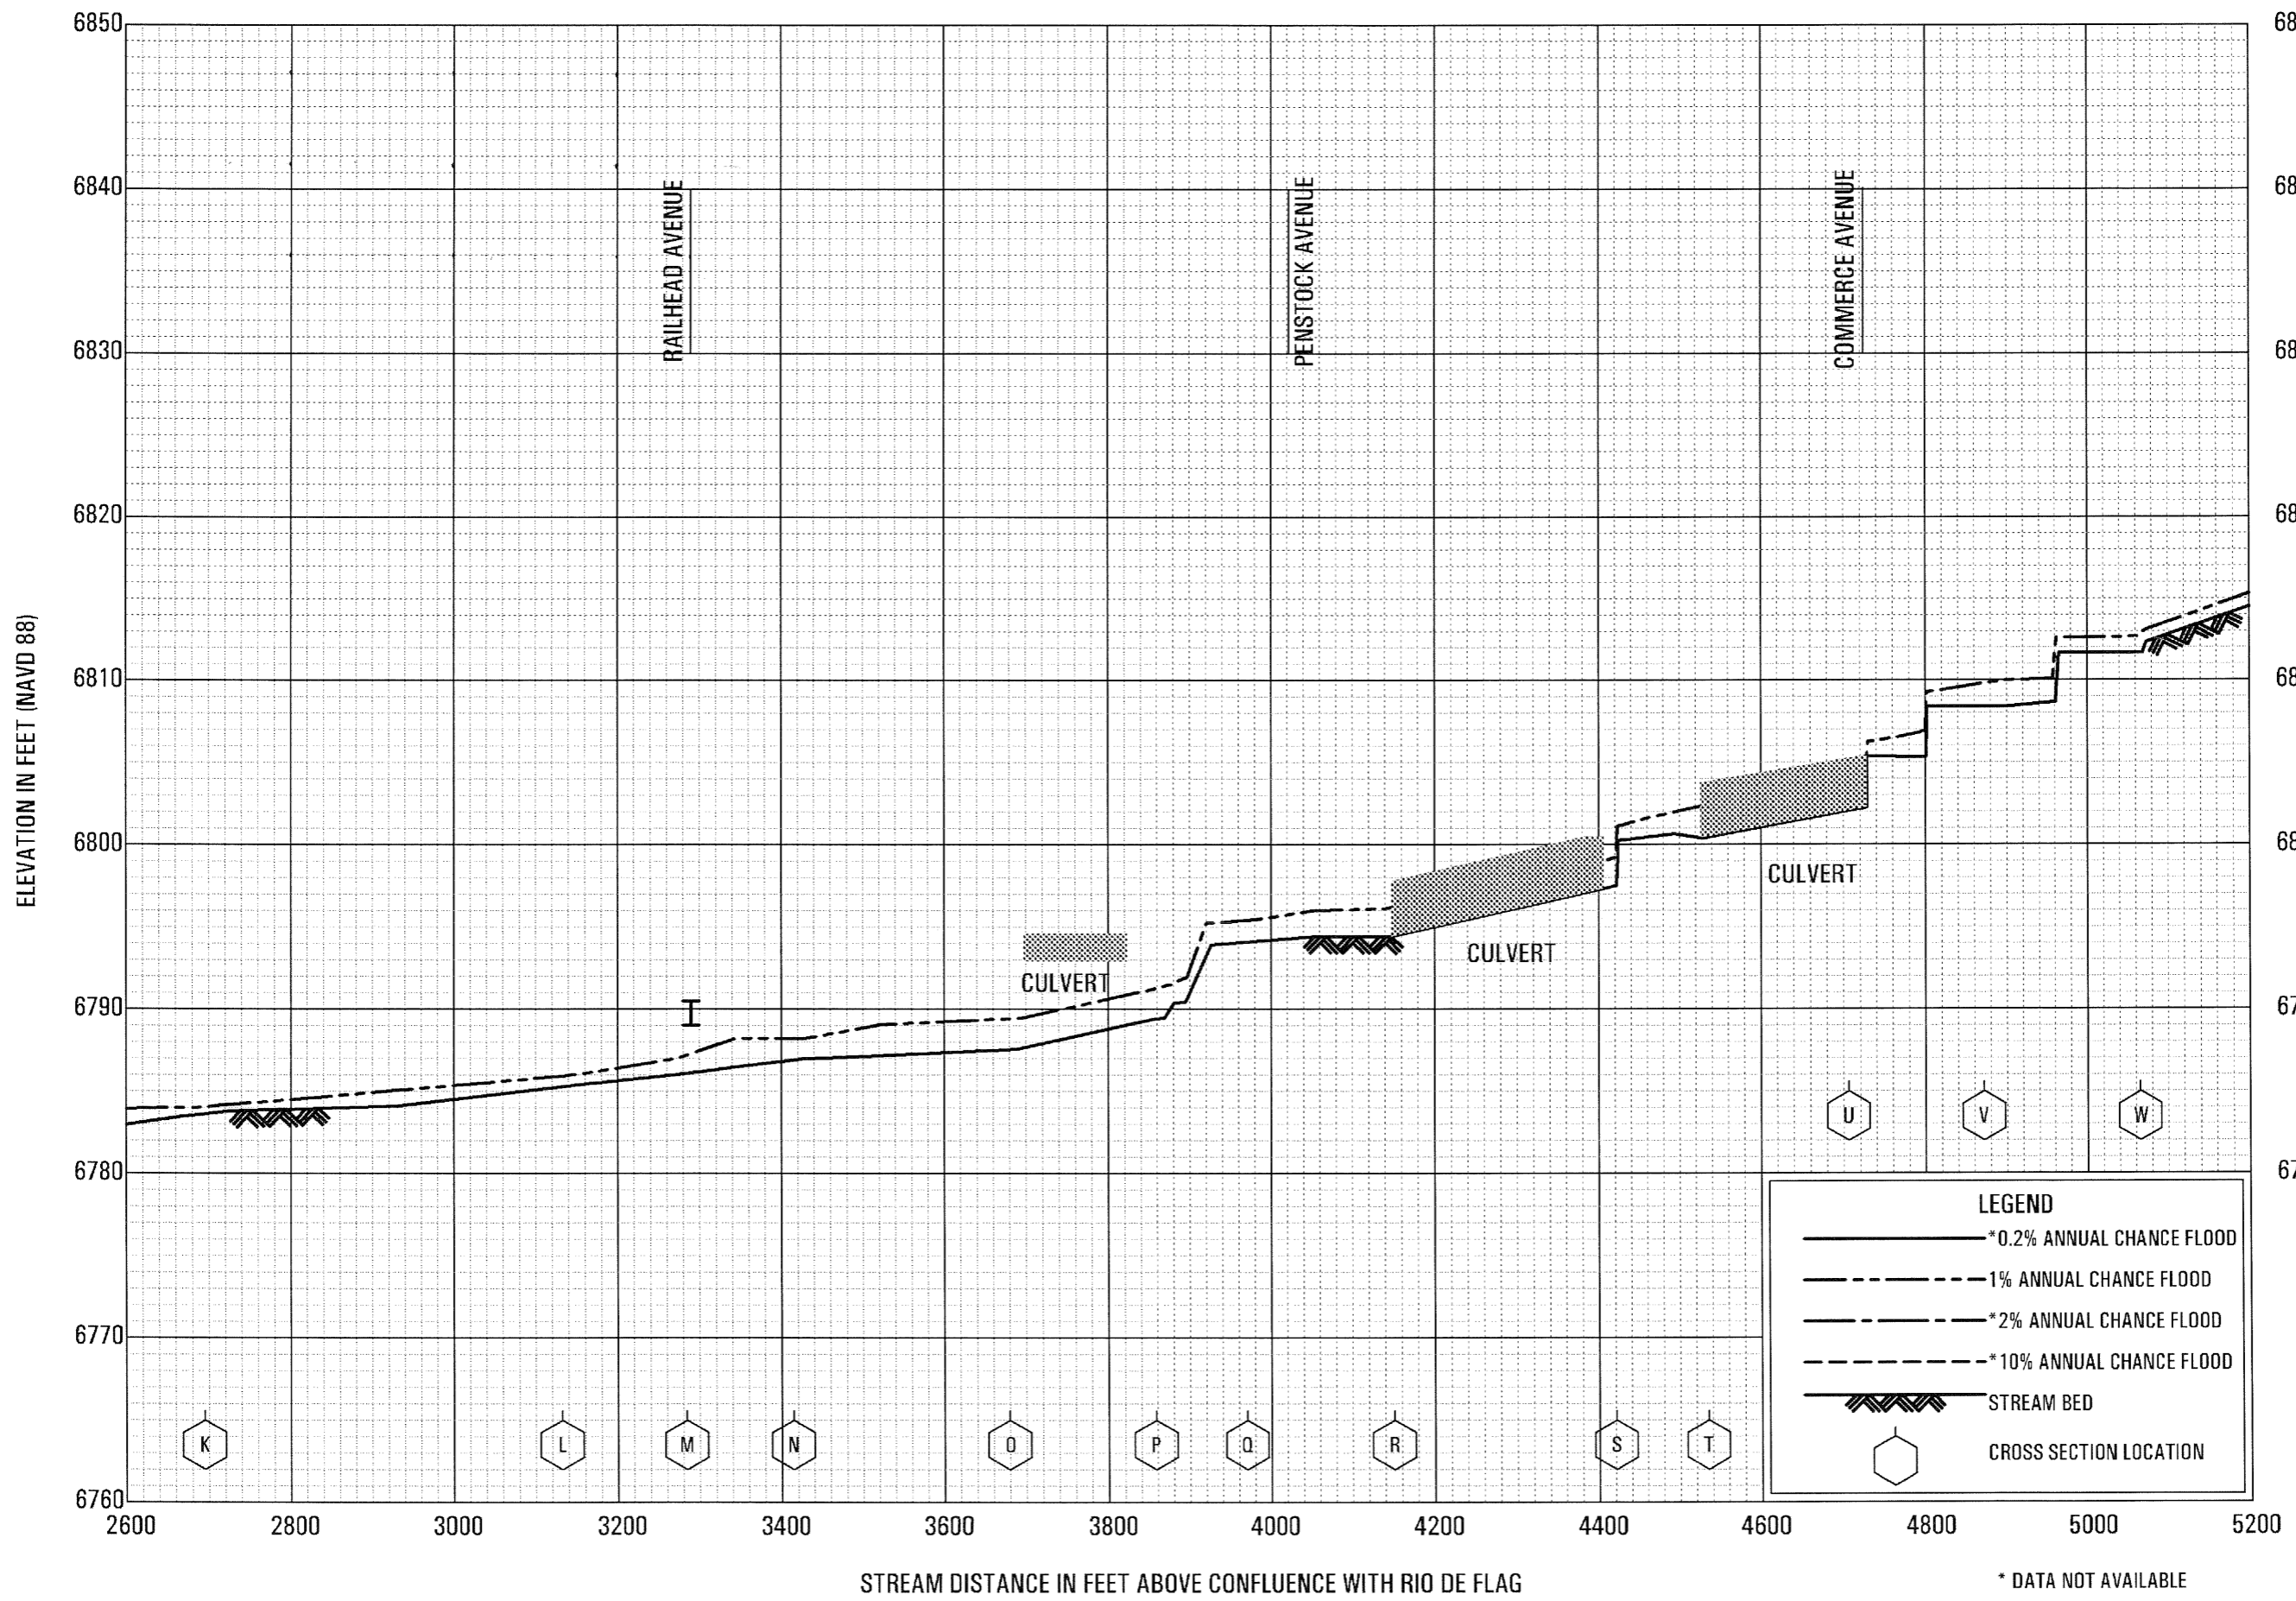

FLOOD PROFILES
PENSTOCK AVENUE WASH

FEDERAL EMERGENCY MANAGEMENT AGENCY
COCONINO COUNTY, AZ
 AND INCORPORATED AREAS

* DATA NOT AVAILABLE

FLOOD PROFILES

PENSTOCK AVENUE WASH

FEDERAL EMERGENCY MANAGEMENT AGENCY

COCONINO COUNTY, AZ
AND INCORPORATED AREAS

6880

6870

6860

6850

6840

6830

6820

6810

6790

5200

5400

5600

5800

6000

6200