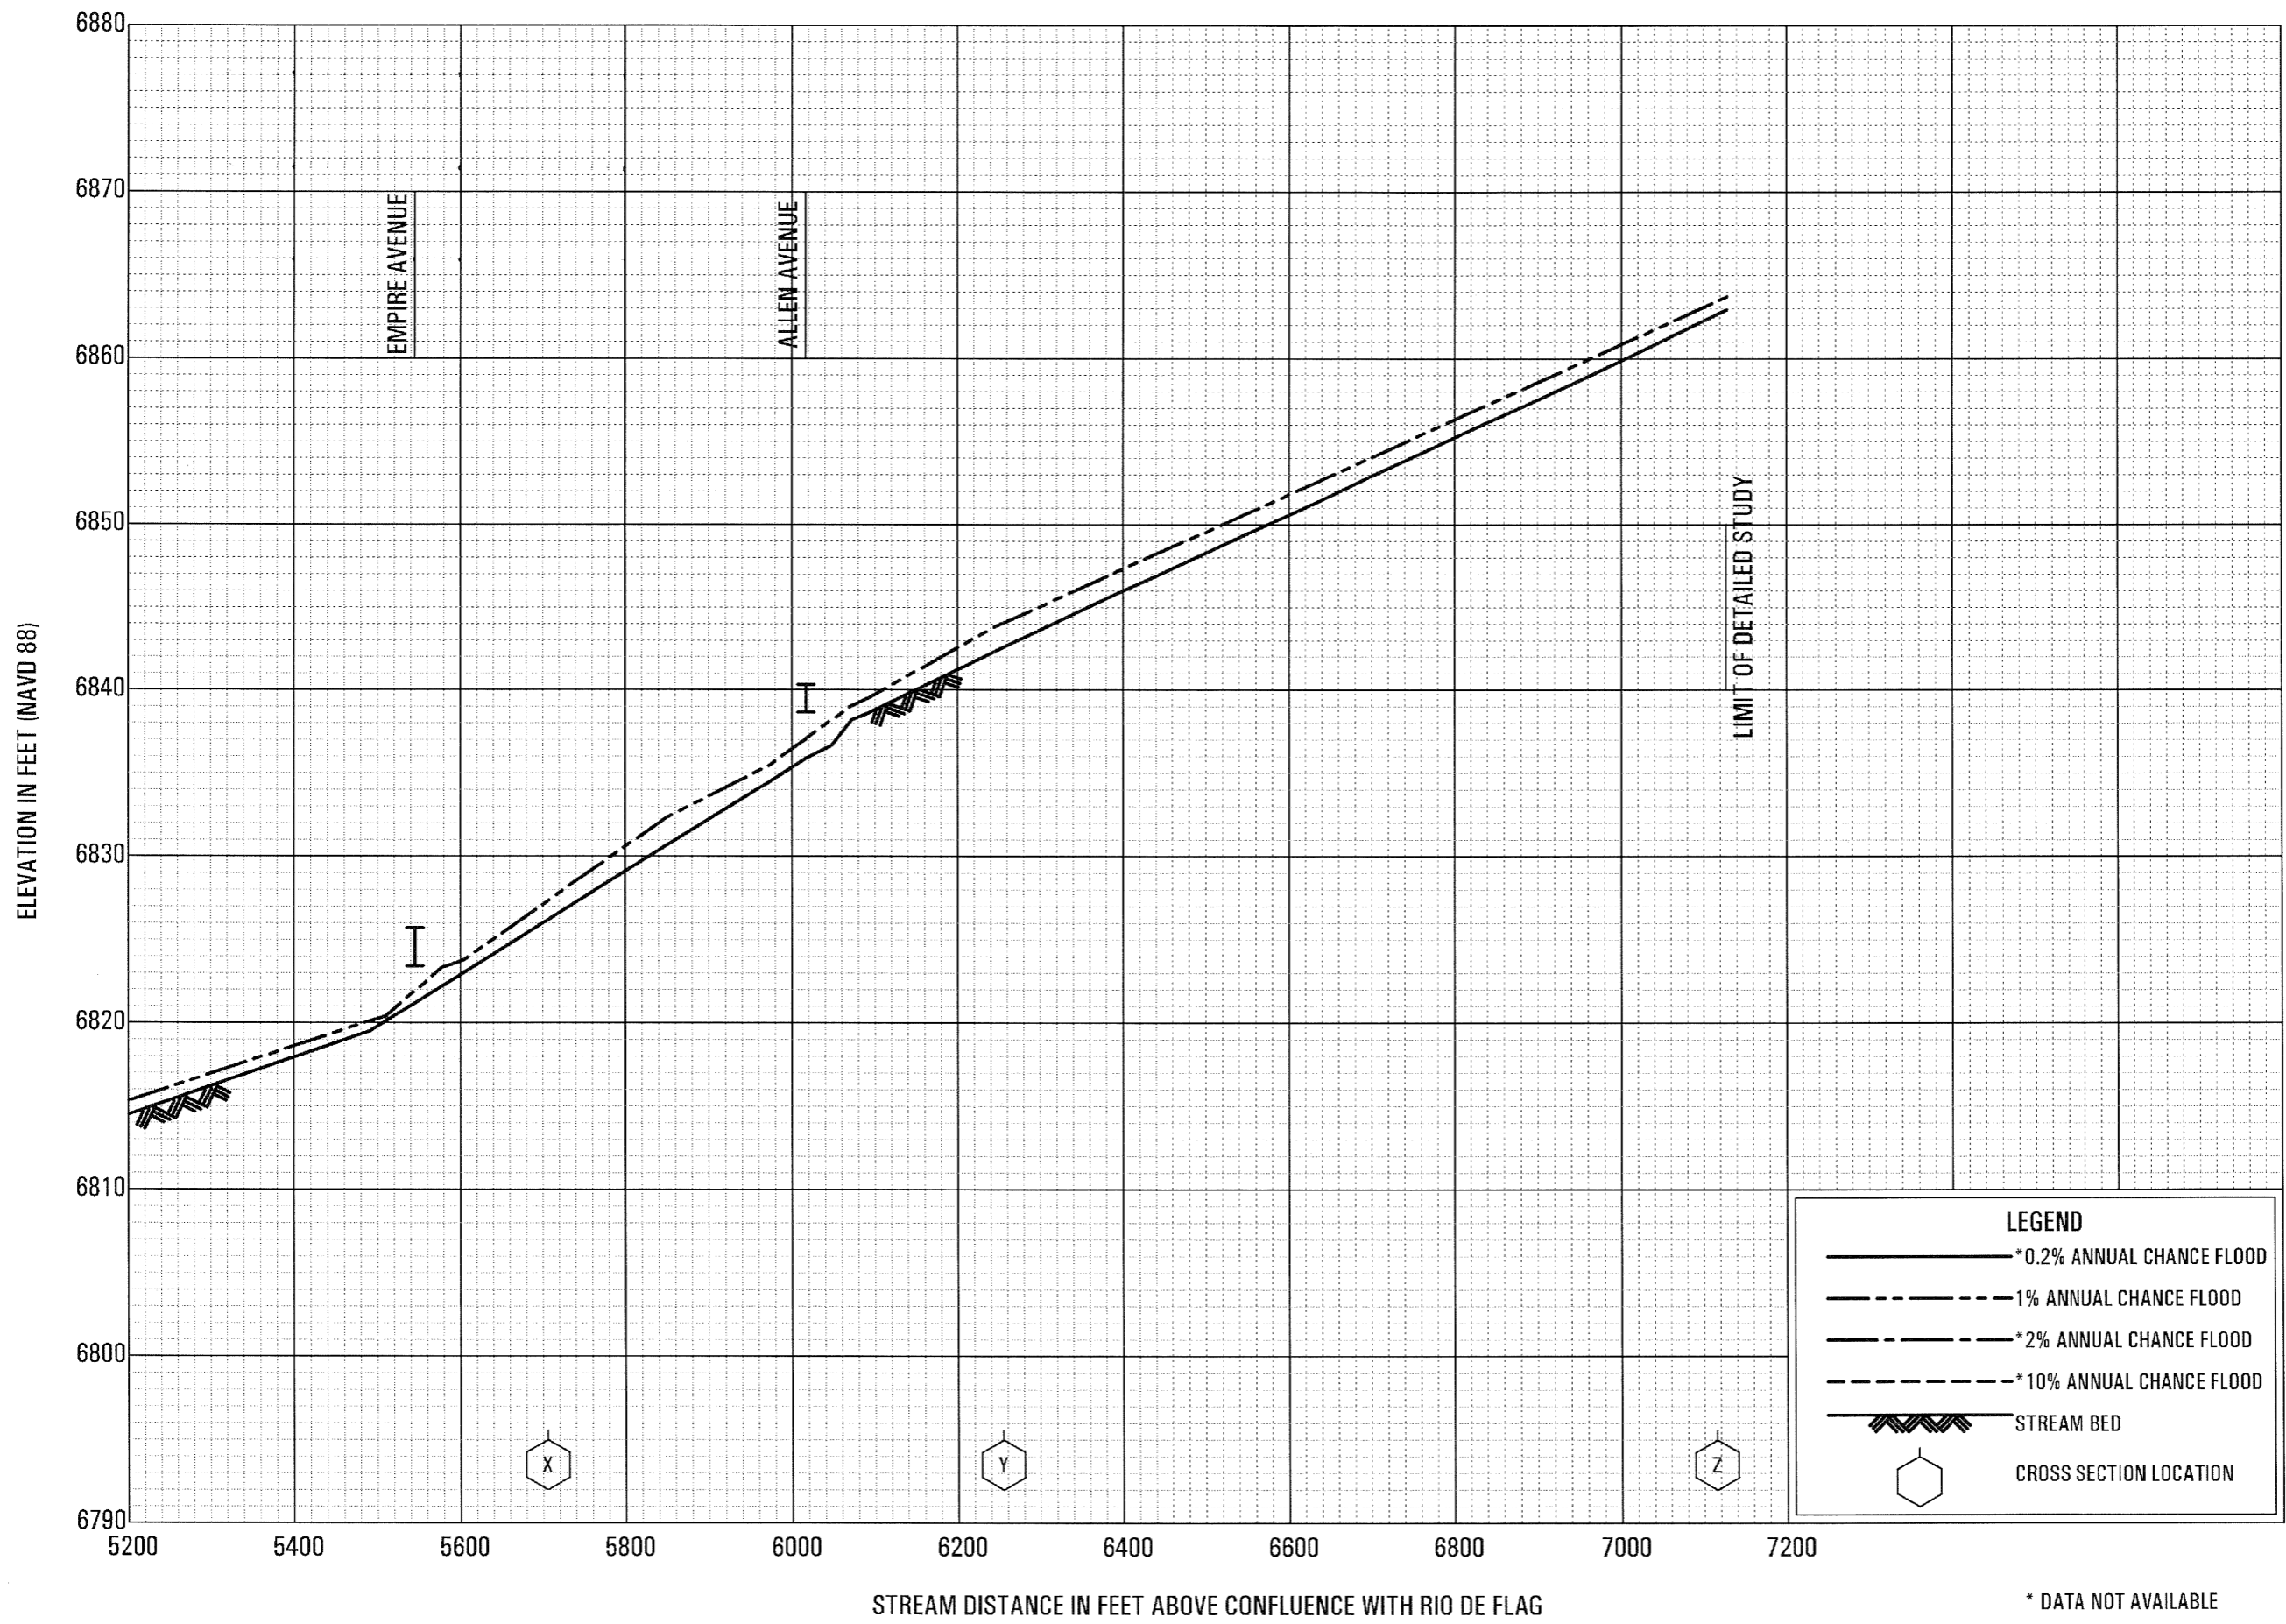

FLOOD PROFILES
PENSTOCK AVENUE WASH

FEDERAL EMERGENCY MANAGEMENT AGENCY
COCONINO COUNTY, AZ
 AND INCORPORATED AREAS

* DATA NOT AVAILABLE

FLOOD PROFILES

PENSTOCK AVENUE WASH

FEDERAL EMERGENCY MANAGEMENT AGENCY

COCONINO COUNTY, AZ
AND INCORPORATED AREAS

6880

6870

6860

6850

6840

6830

6820

6810

6790

5200

5400

5600

5800

6000

6200