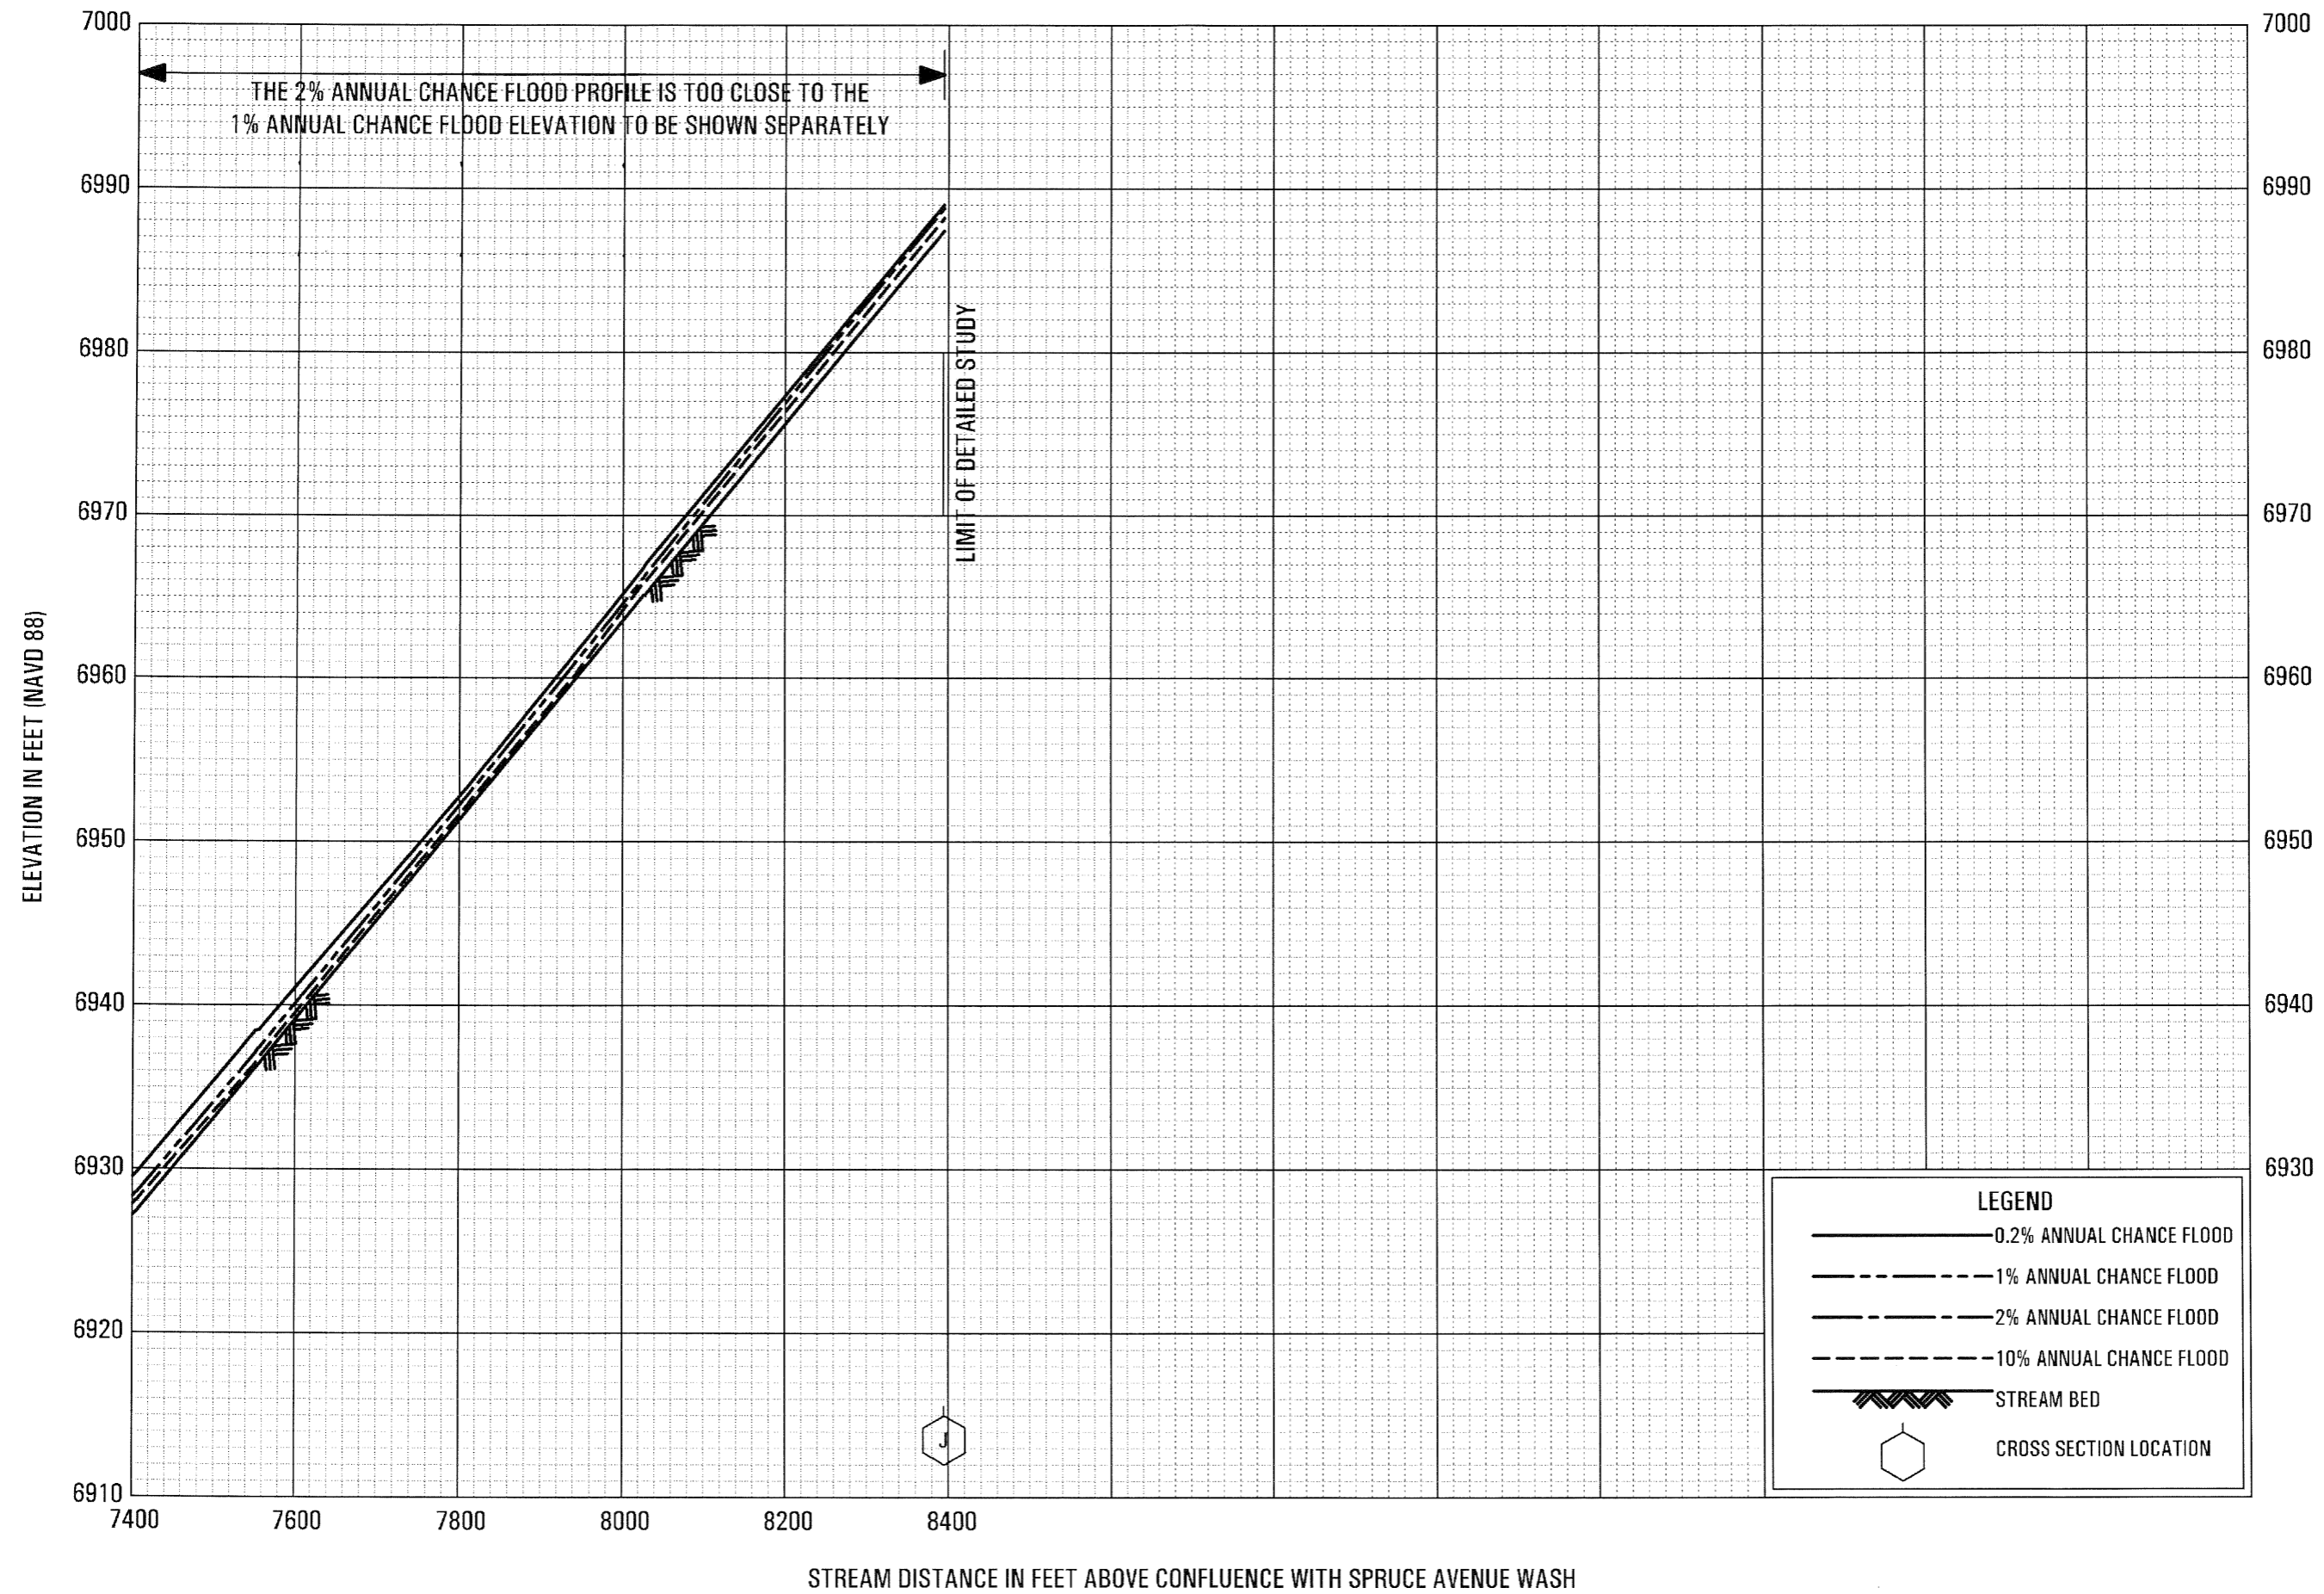

FLOOD PROFILES
WEST STREET WASH

FEDERAL EMERGENCY MANAGEMENT AGENCY
COCONINO COUNTY, AZ
AND INCORPORATED AREAS

FLOOD PROFILES

WEST STREET WASH

FEDERAL EMERGENCY MANAGEMENT AGENCY
 COCONINO COUNTY, AZ
 AND INCORPORATED AREAS